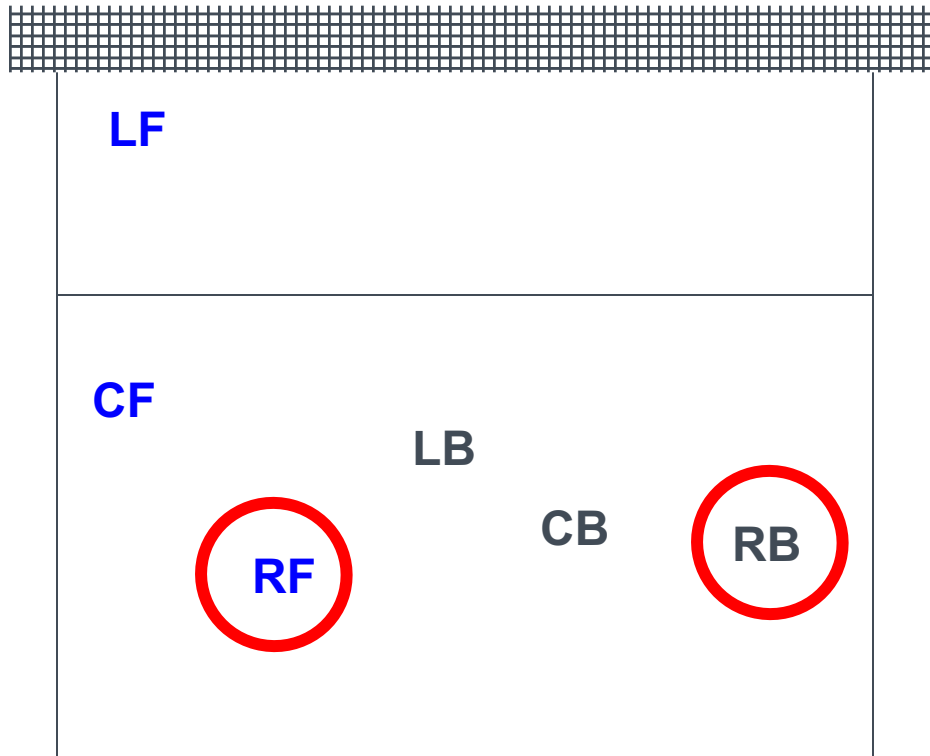

PROPER ALIGNMENT

National Federation of State
High School Associations

Take Part. Get Set For Life.™

Overlapping

PROPER ALIGNMENT

- All players, except the server, are in proper position within the team's playing area at the instant the ball is contacted for serve
- Determined by position on the floor of the player's foot relative to the feet of the adjacent player(s)

POINTS TO REMEMBER

- Players may have any part of the body on the boundary line, but not on the floor outside those lines

PROPER ALIGNMENT

<u>Player</u>	<u>Must be properly aligned with</u>
RB	RF, CB
RF	CF, RB
CF	CB, LF, RF
LF	LB, CF
LB	LF, CB
CB	CF, LB, RB

LB and CB

SITUATION #1

Illegal alignment or Legal?

Legal

SITUATION #2

Illegal alignment or
Legal?

Illegal

SITUATION #3

Illegal alignment or
Legal?

Illegal

Note – this is a common
alignment called a left
stack

SITUATION #4

Illegal alignment or
Legal?

Illegal

Note – this is a common
alignment error when the
setter is CB

SITUATION #5