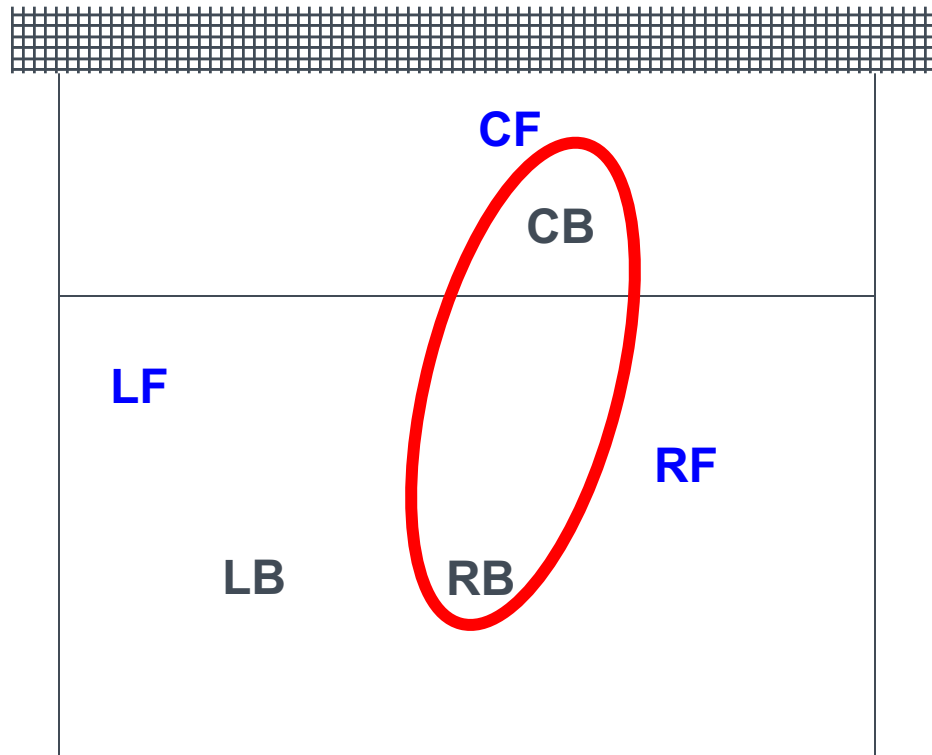

SITUATION #4

Illegal alignment or
Legal?

Illegal

Note – this is a common
alignment error when the
setter is CB