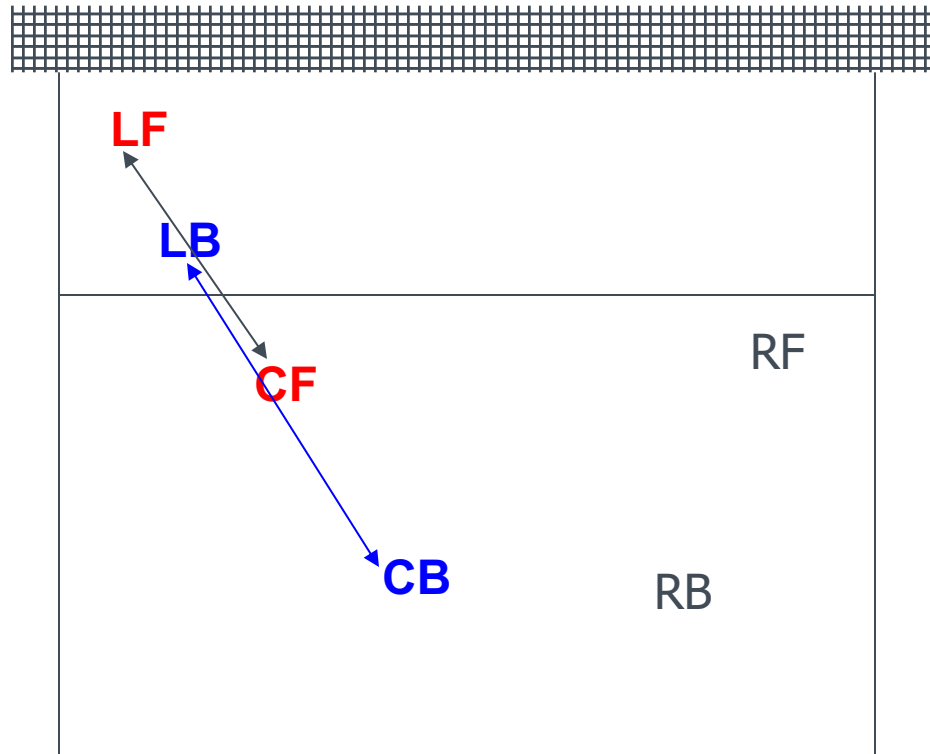

PROPER ALIGNMENT

National Federation of State
High School Associations

Take Part. Get Set For Life.™

Overlapping

PROPER ALIGNMENT

- All players, except the server, are in proper position within the team's playing area at the instant the ball is contacted for serve
- Determined by position on the floor of the player's foot relative to the feet of the adjacent player(s)

POINTS TO REMEMBER

- Players may have any part of the body on the boundary line, but not on the floor outside those lines

PROPER ALIGNMENT

<u>Player</u>	<u>Must be properly aligned with</u>
RB	RF, CB
RF	CF, RB
CF	CB, LF, RF
LF	LB, CF
LB	LF, CB
CB	CF, LB, RB

Watch for possible overlap with:

CB and LB

CB and RB

Watch for possible overlap with:

CF and RF

CB and RB

Watch for possible overlap with:

LF and CF

LB and CB

SITUATION #1

Illegal alignment or Legal?

Legal

SITUATION #2

Illegal alignment or
Legal?

Illegal

SITUATION #3