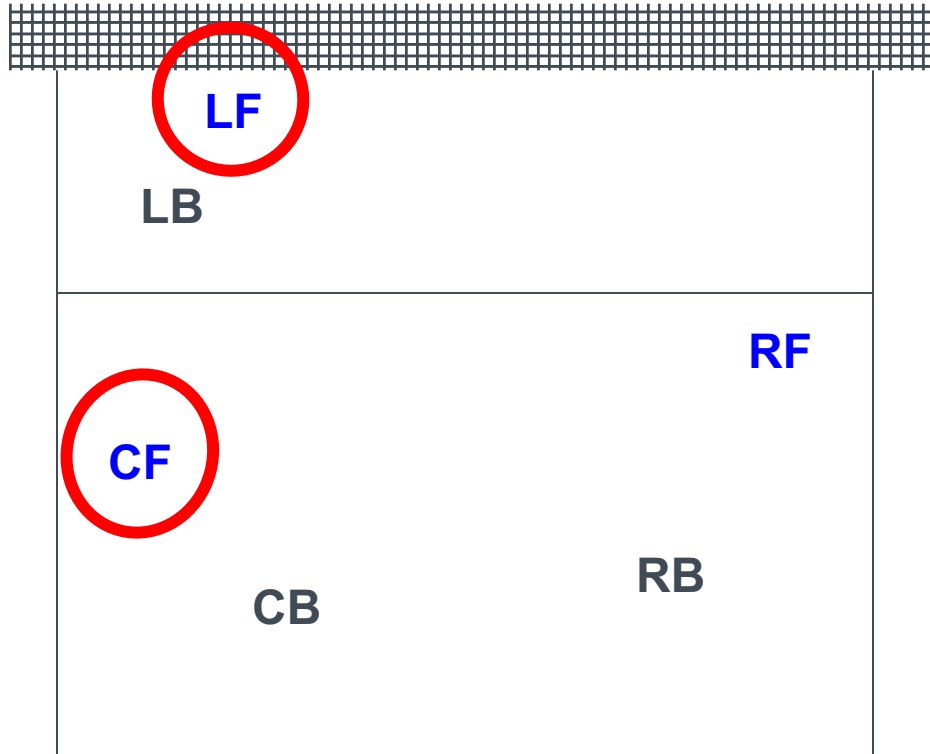

PROPER ALIGNMENT

National Federation of State
High School Associations

Take Part. Get Set For Life.™

Overlapping

PROPER ALIGNMENT

- All players, except the server, are in proper position within the team's playing area at the instant the ball is contacted for serve
- Determined by position on the floor of the player's foot relative to the feet of the adjacent player(s)

LB and CB

SITUATION #1

Illegal alignment or Legal?

Legal

SITUATION #2

Illegal alignment or
Legal?

Illegal

SITUATION #3

Illegal alignment or
Legal?

Illegal

Note – this is a common
alignment called a left
stack

SITUATION #4

Illegal alignment or
Legal?

Illegal

Note – this is a common
alignment error when the
setter is CB

SITUATION #5

Illegal alignment or
Legal?

Illegal

SITUATION #6

Illegal alignment or
Legal?

Legal

Note – you'll see this
when LB is the setter

SITUATION #7

Illegal alignment or
Legal?