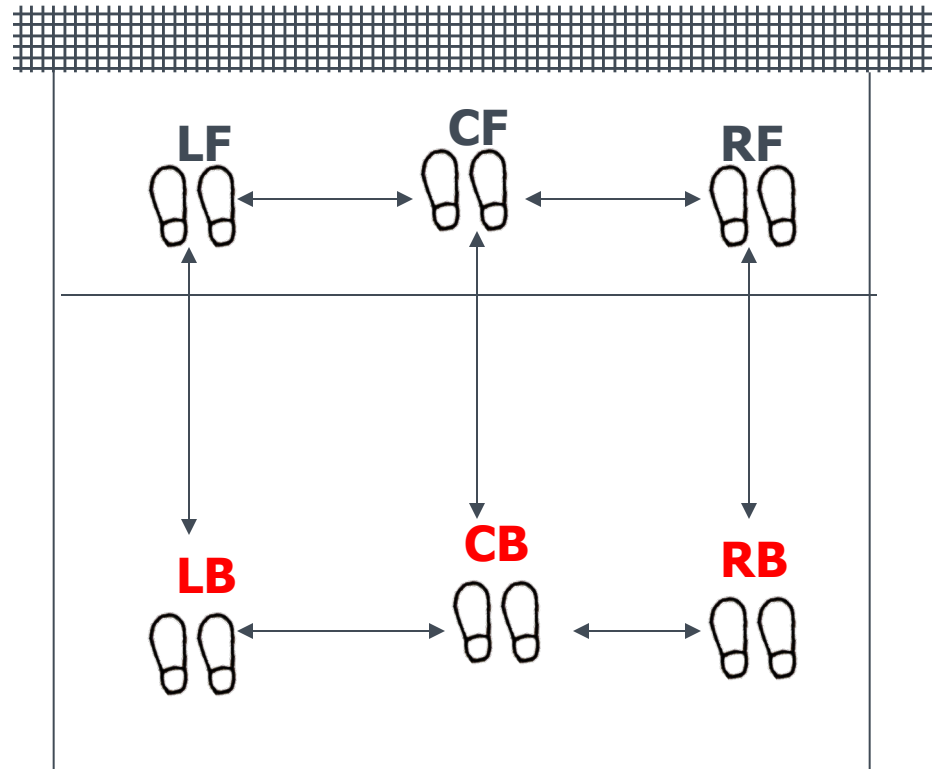

PROPER ALIGNMENT

National Federation of State
High School Associations

Take Part. Get Set For Life.™

Overlapping

PROPER ALIGNMENT

- All players, except the server, are in proper position within the team's playing area at the instant the ball is contacted for serve
- Determined by position on the floor of the player's foot relative to the feet of the adjacent player(s)

AT THE INSTANT OF THE SERVE

Each **left-side** player shall have at least part of one foot closer to the left sideline than both feet of the **center** player in the corresponding row

AT THE INSTANT OF THE SERVE:

Each **front-row** player shall have at least part of one foot closer to the center line than both feet of the corresponding **back-row** player

POINTS TO REMEMBER

Overlapping occurs only between adjacent players; **side-to-side** and **back-to-front**

POINTS TO REMEMBER

- Players may have any part of the body on the boundary line, but not on the floor outside those lines

PROPER ALIGNMENT

<u>Player</u>	<u>Must be properly aligned with</u>
RB	RF, CB
RF	CF, RB
CF	CB, LF, RF
LF	LB, CF
LB	LF, CB
CB	CF, LB, RB