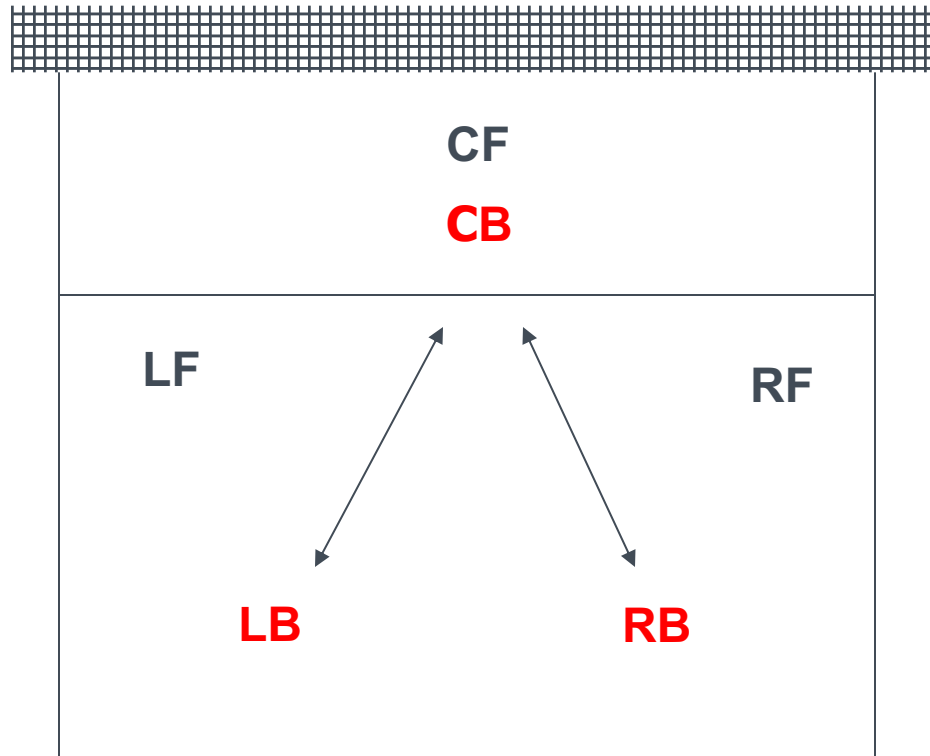

PROPER ALIGNMENT

National Federation of State
High School Associations

Take Part. Get Set For Life.™

Overlapping

PROPER ALIGNMENT

- All players, except the server, are in proper position within the team's playing area at the instant the ball is contacted for serve
- Determined by position on the floor of the player's foot relative to the feet of the adjacent player(s)

Each **front-row** player shall have at least part of one foot closer to the center line than both feet of the corresponding **back-row** player

POINTS TO REMEMBER

Overlapping occurs only between adjacent players; **side-to-side** and **back-to-front**

POINTS TO REMEMBER

- Players may have any part of the body on the boundary line, but not on the floor outside those lines

PROPER ALIGNMENT

<u>Player</u>	<u>Must be properly aligned with</u>
RB	RF, CB
RF	CF, RB
CF	CB, LF, RF
LF	LB, CF
LB	LF, CB
CB	CF, LB, RB

Watch for possible overlap with:

CB and LB

CB and RB

Watch for possible overlap with:

CF and RF

CB and RB

Watch for possible overlap with:

LF and CF