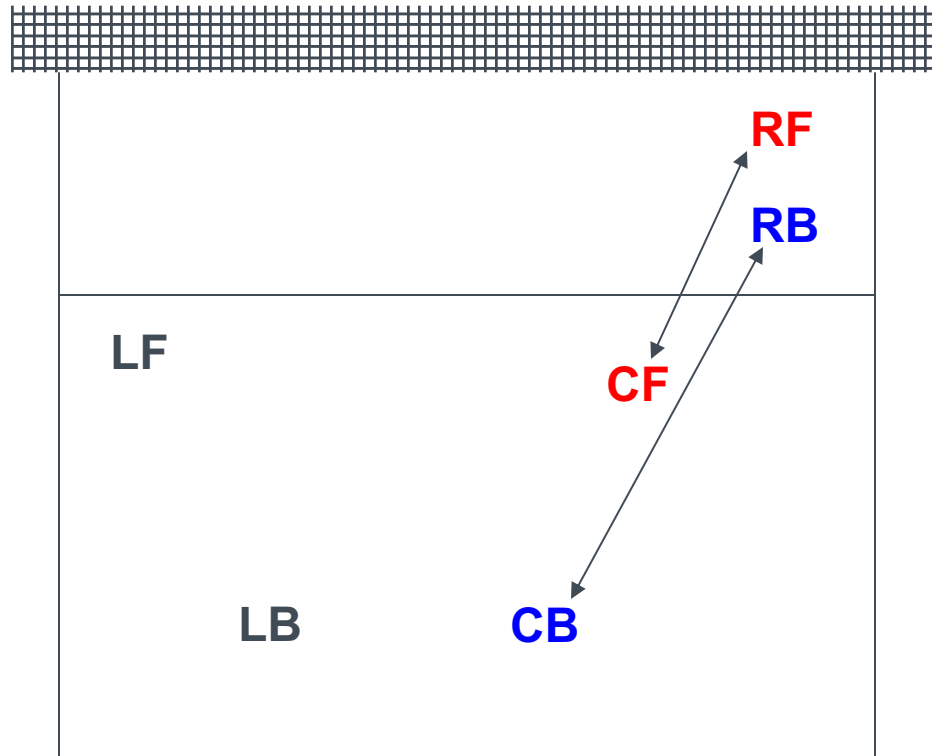

PROPER ALIGNMENT

National Federation of State
High School Associations

Take Part. Get Set For Life.™

Overlapping

PROPER ALIGNMENT

- All players, except the server, are in proper position within the team's playing area at the instant the ball is contacted for serve
- Determined by position on the floor of the player's foot relative to the feet of the adjacent player(s)

POINTS TO REMEMBER

- Players may have any part of the body on the boundary line, but not on the floor outside those lines

PROPER ALIGNMENT

<u>Player</u>	<u>Must be properly aligned with</u>
RB	RF, CB
RF	CF, RB
CF	CB, LF, RF
LF	LB, CF
LB	LF, CB
CB	CF, LB, RB

Watch for possible overlap with:

CB and LB

CB and RB

Watch for possible overlap with:

CF and RF

CB and RB

Watch for possible overlap with:

LF and CF

LB and CB

SITUATION #1

Illegal alignment or Legal?

Legal

SITUATION #2

Illegal alignment or
Legal?

Illegal

SITUATION #3